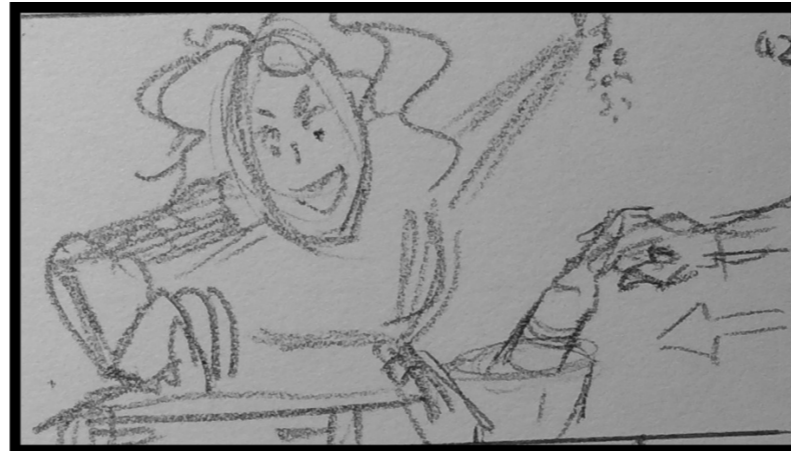

26 CU- Ali's expression drops, she looks down at the basket before opening the lid and peering carefully inside.

27 VFX HA CU- The star looks up at Ali, a grape halfway in its mouth- it blinks. There is only three grapes left on the vine.

28 ECU- Ali blinks slowly. Her expression hardens.

29 VFX CU- Star eats the grape and pats its belly contentedly as it smacks its lips. It reaches for another grape.

30 MS- Ali snatches at the grapes and plays tug of war with them.