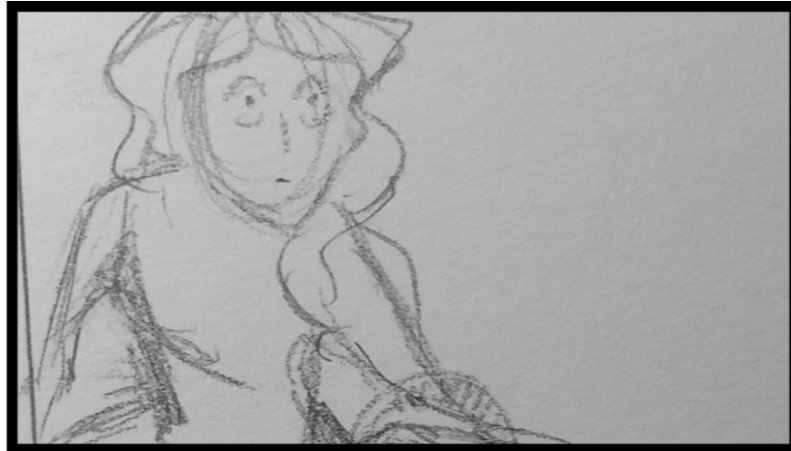

19 HA MS- Ali carefully put her wine aside before grabbing the picnic basket- her eyes are glued to the star.