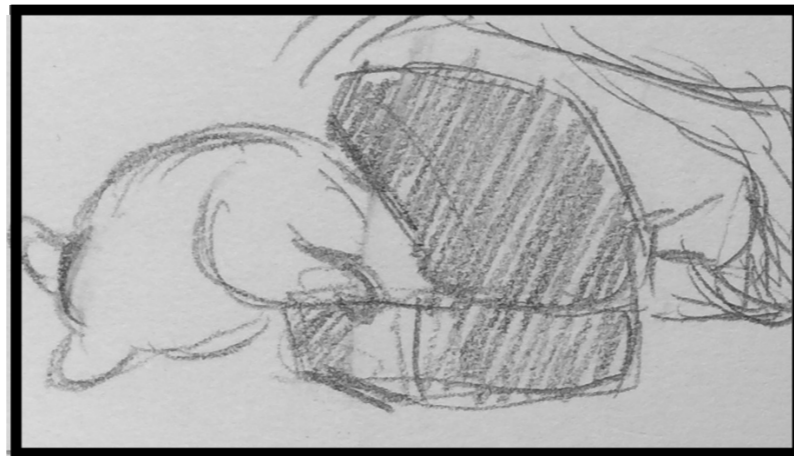

43 ECU- Ali looks down. shes given up and is sd/Defeated.

45.2 END VFX CU- Star squeezes into the box- legs kicking- the box snaps shut.