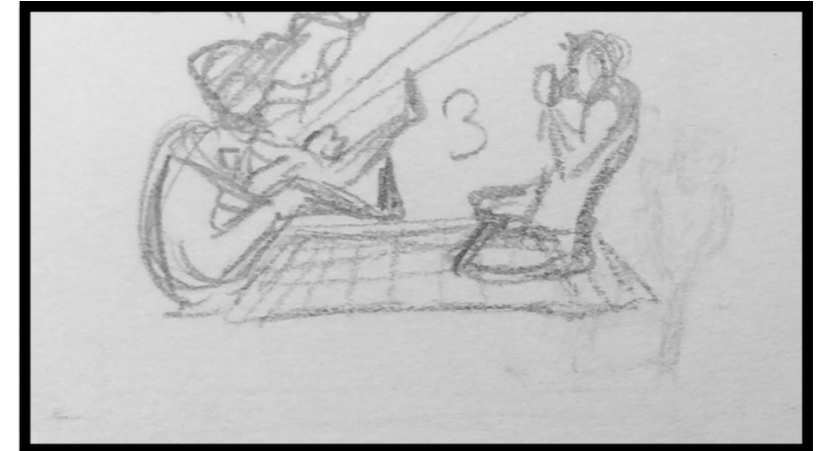

17 CU- starts with Ali looking at glasses before quickly looking up at sky- Potential VFX- light on face

20 WS VFX- Ben jumps, pulling his glass to his chest as Ali tumbles over backwards hugging the basket. Lights and sparks explode as Ali wrestles the struggling basket