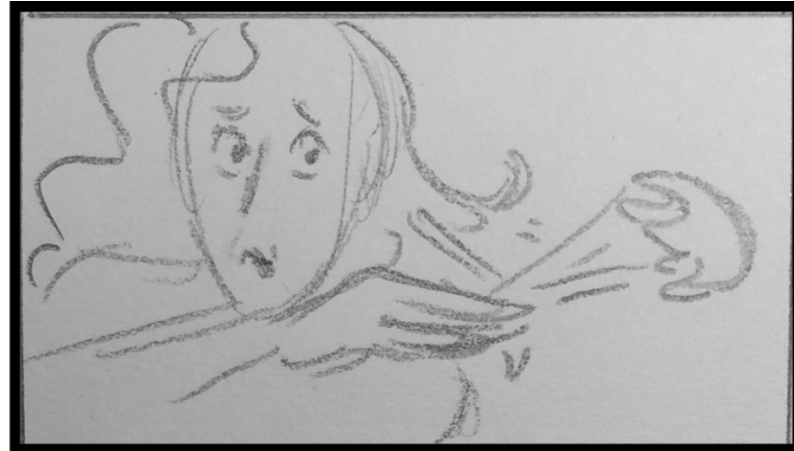

33 OS CU- PRACTICAL EFFECT- A strand of Ali's hair starts moving.

35.2 END CU VFX - Ali brushes the Star off her shoulder like a Spider.