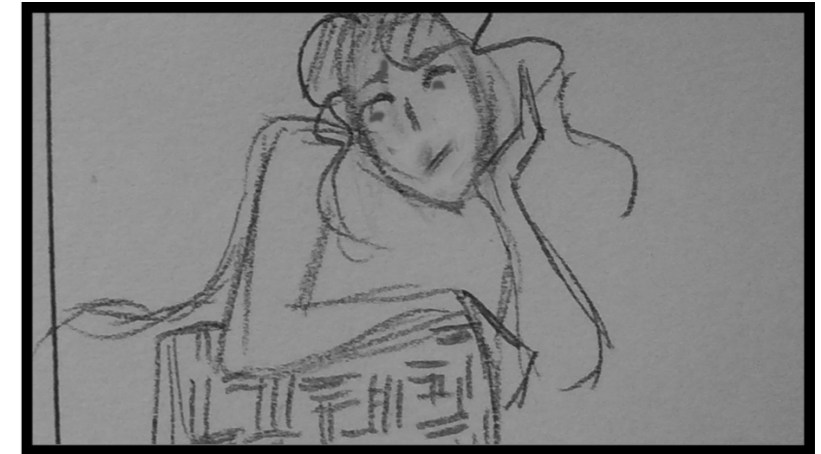

23 CU- Ben sips at his wine.

26 CU- Ali's expression drops, she looks down at the basket before opening the lid and peering carefully inside.