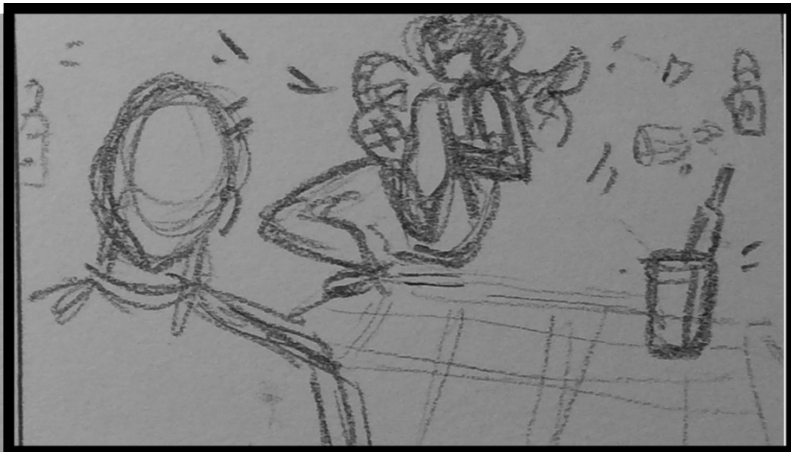

16 ECU VFX- Star reflection in wine glasses.

17 CU- starts with Ali looking at glasses before quickly looking up at sky- Potential VFX- light on face

18 VFX Shooting star rushing at camera- bright light-shaking added in post- characters face only suggested.

19 HA MS- Ali carefully put her wine aside before grabbing the picnic basket- her eyes are glued to the star.

20 WS VFX- Ben jumps, pulling his glass to his chest as Ali tumbles over backwards hugging the basket. Lights and sparks explode as Ali wrestles the struggling basket