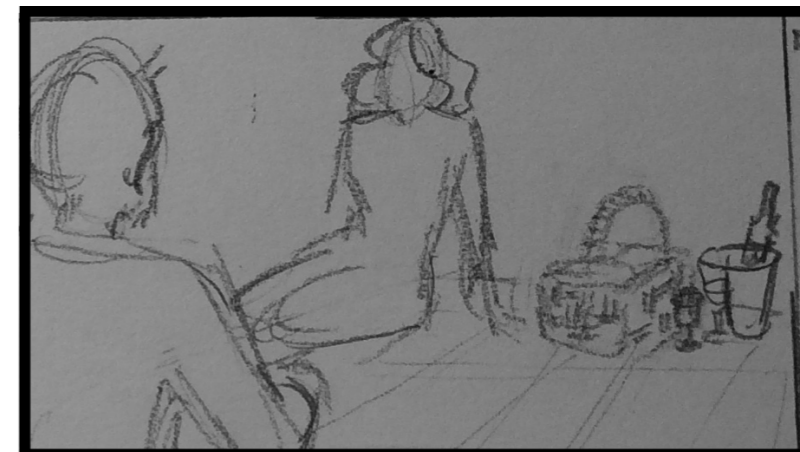

8 LA MS- Ali gets ring out of pocket and fiddles/looks at it and smiles, moves to put it back in her pocket.

11 OS MS- Ali sits down opposite Ben, takes glasses out of basket and pics up the chilling bottle of wine.