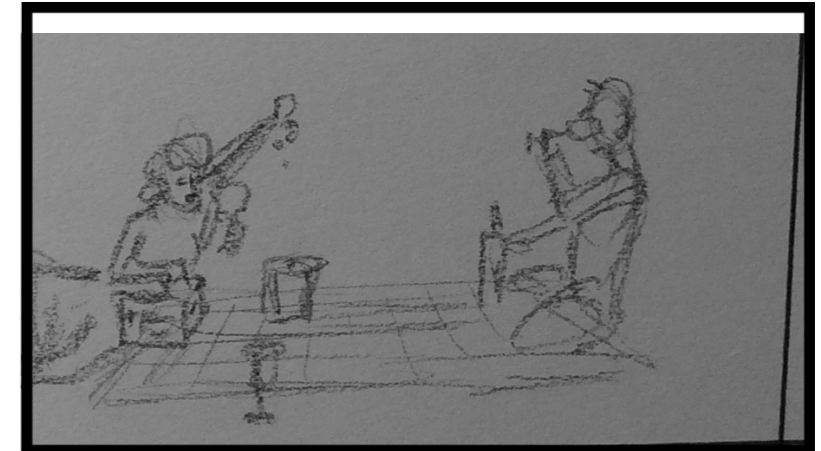

29 VFX CU- Star eats the grape and pats its belly contentedly as it smacks its lips. It reaches for another grape.

32.1 START WS- Ben sips at wine, Ali realises how weird she is acting- offers grapes to Ben, he leans in and takes one.