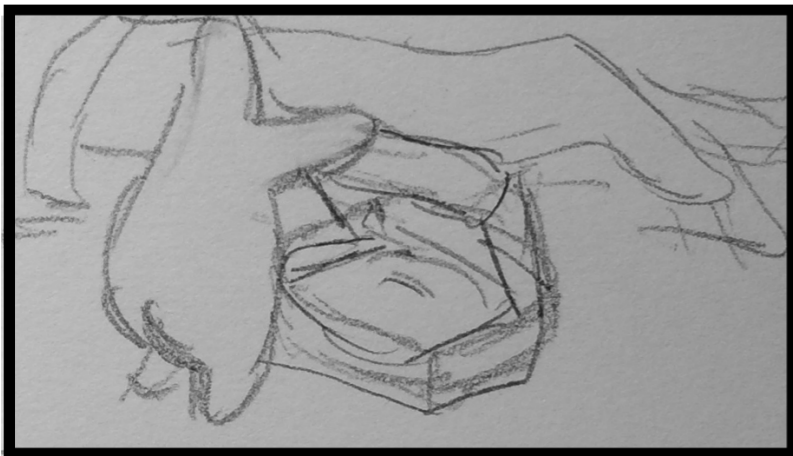

45.1 START VFX CU- Star opens the box, showing the missing ring.