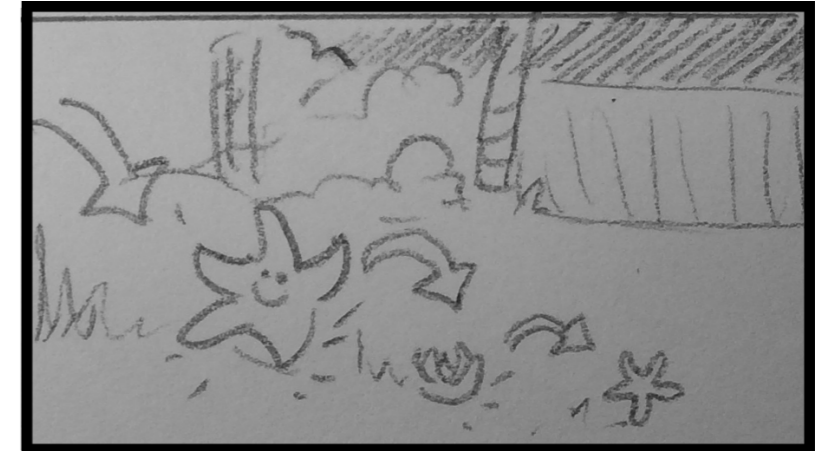

34 CU- Ben goes to point it out but is not sure what to say, hes confused.

36 VFX MS- Star laughs and coo's as it bounces down the hill and out of frame.