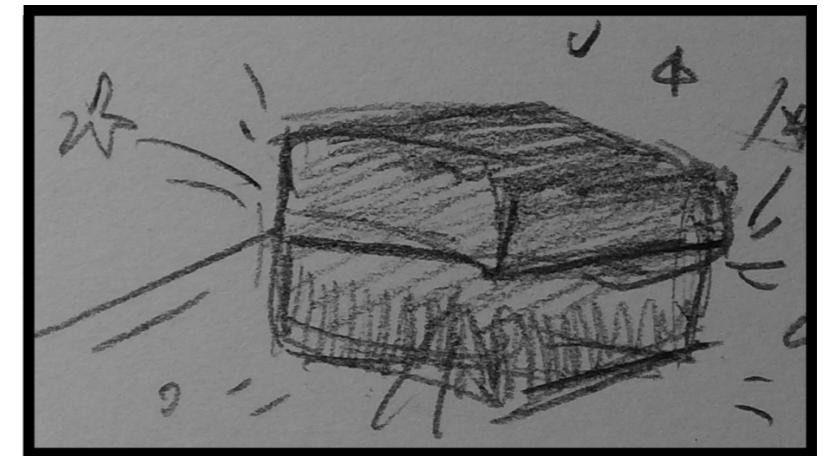

44 VFX CU- Star walks to her hand, opens it and pulls the ring box out. (MIX OF PRACTICAL EFFECTS eg BOX MOVEMENT)

46 VFX CU- Lights and sparks fizzle and spit out of the box as it shakes.