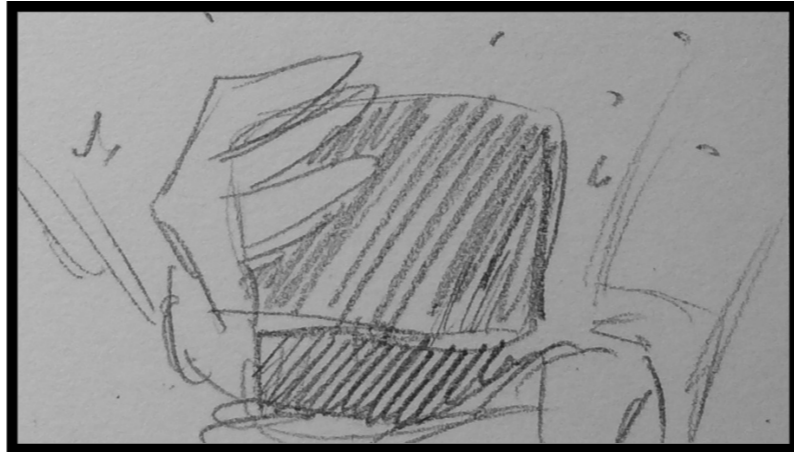

45.2 END VFX CU- Star squeezes into the box- legs kicking- the box snaps shut.

48 VFX CU- ALi opens the box, the light is dimming now, sparks float about gently.