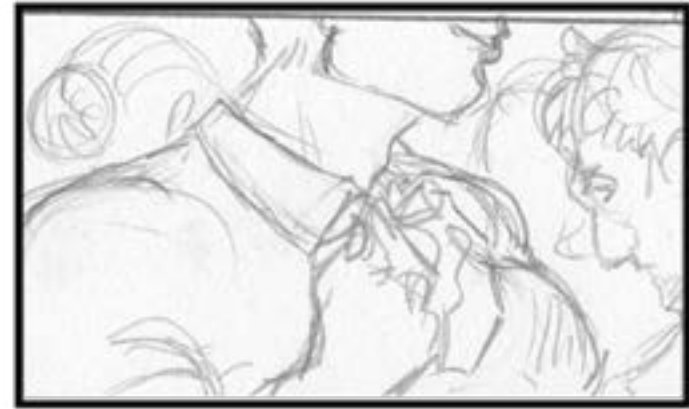

MS- T distracted while walking

ECU- bag drops into frame

CU- Shot pans into next frame

CU - continued from last frame-

CU- C pouts/is frustrated.

CU- T pops into shot

MS- Jib crain into next frame

High angle. WS- continued from last frame.

MS- low angle weaving amongst crowd

MS- C looks from crowd off screen to T

CU- C grins.

MS C steps in front of T - starts taking glasses off

High Angle CU- C POV- C puts glasses on T

CU- C ruffles T's Hair

CU-C squeezes T shoulders. 'Play Along'

OS MS- C tucks pants as he walks

CU- amongst crowd- C buttons collar.

OS WS- C disappears into crowd

MS-

MS- C appears- walks straight to Camera

CU-

CU- C nods towards TD